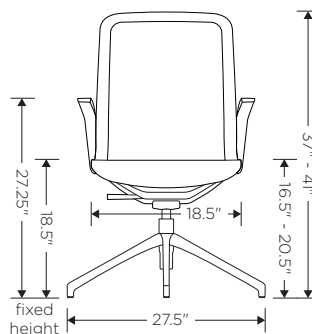

* For even more options, please refer to penultimate page of this price guide.

Dimensions	W	D	H
Overall (8" cylinder)	27.5"	27.5"	40.25" - 48.25"
Seat	18.5"	18.5"	20" - 28"
Back	18"	N/A	21"

Travel Range (height)	N/A	8" seat
Upholstery	Seat	Back
COM	1.0 yd	N/A
Shipping	Carton Wt.	FedEx Wt.
	34 lbs.	65 lbs.

5. Base Packages (includes cylinder, base and casters)	
Code	List
Standard Seat Height Packages	
-STDB Standard Seat Height Package (Black) Seat height: 16.5" - 20.5" • Cylinder: 4" Black (4BCE) • Base: 27" Black 4-star (27BL4) • Glides: Black nylon	+\$0
-STDP Standard Seat Height Package (Polished) Seat height: 16.5" - 20.5" • Cylinder: 4" Chrome (4CCE) • Base: 27" Polished aluminum 4-star (27PL4) • Glides: Black nylon	+\$70
Fixed Height Base Packages	
-FHB Fixed Height Package (Black) Seat height: 18.5" • Cylinder: Black (5BCEF) • Base: 27" Black 4-star (27BL4) • Glides: Black nylon	+\$30
-FHP Fixed Height Package (Polished) Seat height: 18.5" • Cylinder: Chrome (5CCEF) • Base: 27" Polished aluminum 4-star (27PL4) • Glides: Black nylon	+\$80

* For even more options, please refer to penultimate page of this price guide.

Dimensions	W	D	H
Overall	27.5"	27.5"	37" - 41"
Seat	18.5"	18.5"	16.5" - 20.5"
Back	18"	N/A	21"

Travel Range (height)	N/A	4" seat
Upholstery	Seat	Back
COM	1.0 yd	N/A
Shipping	Carton Wt.	FedEx Wt.
	27 lbs.	65 lbs.