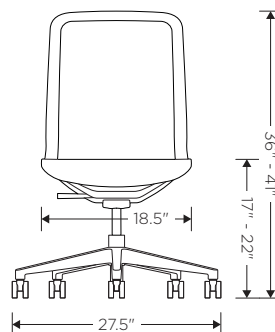

MODEL CODE

Example: LN5 - 4BK01 - C - Tb - STDB

Model # Finish Arm Mech. Base pkg.

5. Base Packages (includes cylinder, base and casters)	
Code	List
Low Seat Height Packages	
-XSB Low Seat Height Package (Black) Seat height: 16" - 21" (w/-Tb) / 15.5" - 19" (w/-KTa) • Cylinder: 5" Black (5BCE w/-Tb) / 4" black (4BCE w/-KTa) • Base: 28" Black nylon (28NCE) • Casters: 55mm Black two-tone multi-surface (55MSB)	+\$30
-XSP Low Seat Height Package (Polished) Seat height: 16" - 21" (w/-Tb) / 15.5" - 19" (w/-KTa) • Cylinder: 5" Chrome (5CCE w/-Tb) / 4" chrome (4CCE w/-KTa) • Base: 28" Polished aluminum (28PCE) • Casters: 55mm Quiet Stem black two-tone multi-surface (55QMSB)	+\$110
Standard Seat Height Packages	
-STDB Standard Seat Height Package (Black) Seat height: 17" - 22" • Cylinder: 5" Black (5BWY w/-Tb) / (5BCE w/-KTa) • Base: 28" Black nylon (28NCE) • Casters: 55mm Black two-tone multi-surface (55MSB)	+\$0
-STDP Standard Seat Height Package (Polished) Seat height: 17" - 22" • Cylinder: 5" Chrome (5CR w/-Tb) / (5CCE w/-KTa) • Base: 28" Polished aluminum (28PCE) • Casters: 55mm Quiet Stem black two-tone multi-surface (55QMSB)	+\$110
High Seat Height Packages	
-HIB High Seat Height Package (Black) Seat height: 18.5" - 24.5" (w/-Tb) / 19" - 23.5" (w/-KTa) • Cylinder: 6" Black (6BSHD w/-Tb) / 5" black (5BWY w/-KTa) • Base: 28" Black nylon (28NCE) • Casters: 55mm Black two-tone multi-surface (55MSB)	+\$40
-HIP High Seat Height Package (Polished) Seat height: 18.5" - 24.5" (w/-Tb) / 19" - 23.5" (w/-KTa) • Cylinder: 6" Chrome (6CHD w/-Tb) / 5" chrome (5CR w/-KTa) • Base: 28" Polished aluminum (28PCE) • Casters: 55mm Quiet Stem black two-tone multi-surface (55QMSB)	+\$130

* For even more options, please refer to penultimate page of this price guide.

Dimensions	W	D	H
Overall	27.5"	27.5"	36" - 41"
Seat	18.5"	18.5"	17" - 22"
Back	18"	N/A	21"

Travel Range (height)	N/A	5" seat
Upholstery	Seat	Back
COM	1.0 yd	N/A
Shipping	Carton Wt.	FedEx Wt.
	27 lbs.	65 lbs.