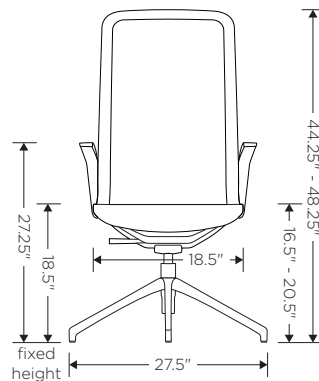

* For even more options, please refer to penultimate page of this price guide.

Dimensions	W	D	H
Overall	27.5"	27.5"	37" - 41"
Seat	18.5"	18.5"	16.5" - 20.5"
Back	18"	N/A	21"

Travel Range (height)	N/A	4" seat
Upholstery	Seat	Back
COM	1.0 yd	N/A
Shipping	Carton Wt.	FedEx Wt.
	27 lbs.	65 lbs.

5. Base Packages (includes cylinder, base and casters)	
Code	List
Standard Seat Height Packages	
-STDB Standard Seat Height Package (Black) Seat height: 16.5" - 20.5" • Cylinder: 4" Black (4BCE) • Base: 27" Black 4-star (27BL4) • Glides: Black nylon	+\$0
-STDP Standard Seat Height Package (Polished) Seat height: 16.5" - 20.5" • Cylinder: 4" Chrome (4CCE) • Base: 27" Polished aluminum 4-star (27PL4) • Glides: Black nylon	+\$70
Fixed Height Base Packages	
-FHB Fixed Height Package (Black) Seat height: 18.5" • Cylinder: Black (5BCEF) • Base: 27" Black 4-star (27BL4) • Glides: Black nylon	+\$30
-FHP Fixed Height Package (Polished) Seat height: 18.5" • Cylinder: Chrome (5CCEF) • Base: 27" Polished aluminum 4-star (27PL4) • Glides: Black nylon	+\$80

* For even more options, please refer to penultimate page of this price guide.

Dimensions	W	D	H
Overall	27.5"	27.5"	44.25" - 48.25"
Seat	18.5"	18.5"	16.5" - 20.5"
Back	18"	N/A	21"

Travel Range (height)	N/A	4" seat
Upholstery	Seat	Back
COM	1.0 yd	N/A
Shipping	Carton Wt.	FedEx Wt.
	27 lbs.	65 lbs.