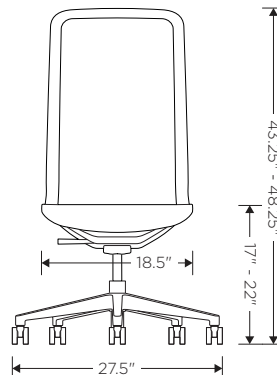

MODEL CODE

Example: LN5 - 8BK01 - C - Tb - STDB

Model # Finish Arm Mech. Base pkg.

5. Base Packages (includes cylinder, base and casters)	
Code	List
Low Seat Height Packages	
-XSB Low Seat Height Package (Black) Seat height: 16" - 21" (w/-Tb) / 15.5" - 19" (w/-KTa) • Cylinder: 5" Black (5BCE w/-Tb) / 4" black (4BCE w/-KTa) • Base: 28" Black nylon (28NCE) • Casters: 55mm Black two-tone multi-surface (55MSB)	+\$30
-XSP Low Seat Height Package (Polished) Seat height: 16" - 21" (w/-Tb) / 15.5" - 19" (w/-KTa) • Cylinder: 5" Chrome (5CCE w/-Tb) / 4" chrome (4CCE w/-KTa) • Base: 28" Polished aluminum (28PCE) • Casters: 55mm Quiet Stem black two-tone multi-surface (55QMSB)	+\$110
Standard Seat Height Packages	
-STDB Standard Seat Height Package (Black) Seat height: 17" - 22" • Cylinder: 5" Black (5BWY w/-Tb) / (5BCE w/-KTa) • Base: 28" Black nylon (28NCE) • Casters: 55mm Black two-tone multi-surface (55MSB)	+\$0
-STDP Standard Seat Height Package (Polished) Seat height: 17" - 22" • Cylinder: 5" Chrome (5CR w/-Tb) / (5CCE w/-KTa) • Base: 28" Polished aluminum (28PCE) • Casters: 55mm Quiet Stem black two-tone multi-surface (55QMSB)	+\$110
High Seat Height Packages	
-HIB High Seat Height Package (Black) Seat height: 18.5" - 24.5" (w/-Tb) / 19" - 23.5" (w/-KTa) • Cylinder: 6" Black (6BSHD w/-Tb) / 5" black (5BWY w/-KTa) • Base: 28" Black nylon (28NCE) • Casters: 55mm Black two-tone multi-surface (55MSB)	+\$40
-HIP High Seat Height Package (Polished) Seat height: 18.5" - 24.5" (w/-Tb) / 19" - 23.5" (w/-KTa) • Cylinder: 6" Chrome (6CHD w/-Tb) / 5" chrome (5CR w/-KTa) • Base: 28" Polished aluminum (28PCE) • Casters: 55mm Quiet Stem black two-tone multi-surface (55QMSB)	+\$130

* For even more options, please refer to penultimate page of this price guide.

Dimensions	W	D	H
Overall	27.5"	27.5"	43.25" - 48.25"
Seat	18.5"	18.5"	17" - 22"
Back	18"	N/A	27"

Travel Range (height)	N/A	5" seat
Upholstery	Seat	Back
COM	1.0 yd	N/A
Shipping	Carton Wt.	FedEx Wt.
	34 lbs.	65 lbs.