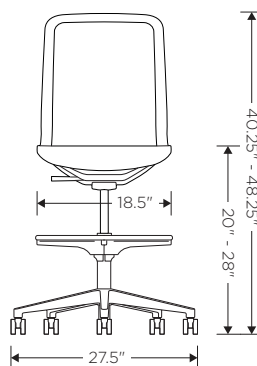

* For even more options, please refer to penultimate page of this price guide.

Dimensions	W	D	H
Overall	27.5"	27.5"	43.25" - 48.25"
Seat	18.5"	18.5"	17" - 22"
Back	18"	N/A	27"

Travel Range (height)	N/A	5" seat
Upholstery	Seat	Back
COM	1.0 yd	N/A
Shipping	Carton Wt.	FedEx Wt.
	34 lbs.	65 lbs.

MODEL CODE

Example: LN5-TS - 4BK01 - C - Tb - 8TLB
 Model # Finish Arm Mech. Base pkg.

5. Base Packages (includes cylinder, base and casters)	
Code	List
Counter Height Base Packages	
-8TLB Counter Height Stool Package with Turnlock Footring (Black) Seat height: 20" - 28" • Cylinder: 8" Black (8BAT) • Footring: 20" Black Turn-lock footring (20TLB) • Base: 28" Black nylon (28NCE) • Casters: 55mm Black two-tone multi-surface (55MSB)	+\$0
-8TLP Counter Height Stool Package with Turnlock Footring (Polished) Seat height: 20" - 28" • Cylinder: 8" Chrome (8CHD) • Footring: 20" Chrome Turn-lock footring (20TL) • Base: 28" Polished aluminum (28PCE) • Casters: 55mm Quiet Stem black two-tone multi-surface (55QMSB)	\$110
Bar Height Base Packages	
-10TLB Bar Height Stool Package with Turnlock Footring (Black) Seat height: 24" - 34" • Cylinder: 10" Chrome (10CHD) • Base: 28" Black nylon (28NCE) • Footring: 20" Black Turn-lock footring (20TLB) • Casters: 55mm Black two-tone multi-surface (55MSB)	+\$40
-10TLP Bar Height Stool Package with Turnlock Footring (Polished) Seat height: 24" - 34" • Cylinder: 10" Chrome (10CHD) • Footring: 20" Chrome Turn-lock footring (20TL) • Base: 28" Polished aluminum (28PCE) • Casters: 55mm Quiet Stem black two-tone multi-surface (55QMSB)	+\$120

* For even more options, please refer to penultimate page of this price guide.

Dimensions	W	D	H
Overall (8" cylinder)	27.5"	27.5"	40.25" - 48.25"
Seat	18.5"	18.5"	20" - 28"
Back	18"	N/A	21"

Travel Range (height)	N/A	8" seat
Upholstery	Seat	Back
COM	1.0 yd	N/A
Shipping	Carton Wt.	FedEx Wt.
	34 lbs.	65 lbs.