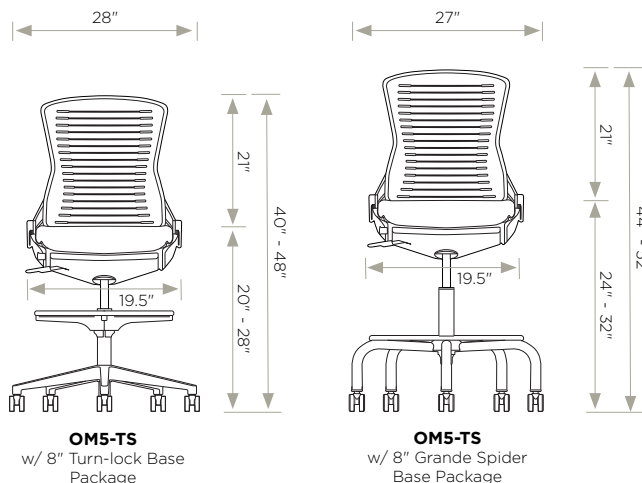

* For NON In-Stock colors, check with OM Seating for additional pricing details.
**Zodiac Mesh for back only. Not available for upholstered seat. Please also note, 0.5" back foam is not added with this option.

* For even more options, please refer to penultimate page of this price guide.

Dimensions below are based on OM5-TS model only, for OM5-TS-EX model Overall Height and Back Height will be 3.5" higher.

Dimensions	W	D	H (OM5-TS w/ Turn-lock)	H (OM5-TS w/ GSP)
Overall	27" (w/ GSP) 28" (w/ Turn-lock)	27" (w/ GSP) 28" (w/ Turn-lock)	40" - 48"	44" - 52"
Seat	19.5"	17.5" - 19.75"	20" - 28"	24" - 32"
Back	18"	N/A	21"	21"

Upholstery	Seat		Back	
	COM (OM5-TS)	COM (OM5-EX-TS)	Carton Wt.	FedEx Wt.
COM (OM5-TS)	0.75 yds.	0.75 yds.	64 lbs.	195 lbs.
COM (OM5-EX-TS)	0.75 yd.	1 yd.	67 lbs.	195 lbs.