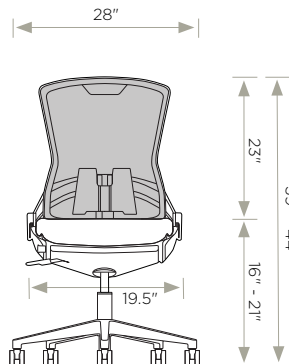

MODEL CODE

Example: OM5-MH - BK01 - BK01 - BK04 - A-BK01 - 2570 - STDB

Model # Frame finish Polyflex finish Back mesh Arm Seat uph. Base pkg.

4. Arm Options (most popular)			5. Seat Upholstery Material			6. Base Packages (includes cylinder, base, and casters)		
Code		List	Code		List	Code		List
	-N No arm	+\$0		• Grade 1 / C.O.M.	+\$0		-STDB Standard Seat Height Package (Black) (Seat height: 16" - 21") • Cylinder: 5" Black (5AF) • Base: 28" Black nylon (28NCE) • Casters: 55mm Quiet Stem black two-tone multi-surface (55QMSB)	+\$0
	-F Fixed Arm Plug* (add -F in front of arm codes below to fix arm height)	+\$5		• Grade 2 / Grade-in A	+\$20		• Grade 3 / Grade-in B	+\$40
	A-BK01 Height adjustable OM5 Arms with Black arm pads (Arm frames will match Modern Black frame finish)	+\$103		• Grade 4 / Grade-in C	+\$60		• Grade 5 / Grade-in D	+\$80
	A-GR04 Height adjustable OM5 Arms with Graphite arm pads (Arm frames will match Graphite frame finish)	+\$158		• Grade 6 / Grade-in E	+\$100		• LG1 Evita / C.O.L.	+\$135
	A-RP45 Height adjustable with width adjustable, inward pivoting arm top (Arm frames will match frame finish, arm pads are always black)	+\$158		• LG2 Lena - LDEL, LLUT, LORC only*	+\$150		• LG3 Vulcano - LMIT, LSTG only*	+\$155
	A-RP50 Height adjustable with width adjustable, fore/aft, inward pivoting arm top (Arm frames will match frame finish, arm pads are always black)	+\$208	*For NON In-Stock colors, check with OM Seating for additional pricing details.					
	A-RP65 Height adjustable with width adjustable, lockable fore/aft, inward pivoting arm top (Arm frames will match frame finish, arm pads are always black)	+\$208						

*Fixed arm height at 8.25" above the seat

* For even more options, please refer to penultimate page of this price guide.

Dimensions	W	D	H (OM5-MH)
Overall	28"	28"	39" - 44"
Seat	19.5"	17.5" - 19.75"	16" - 21"
Back	18"	N/A	23"