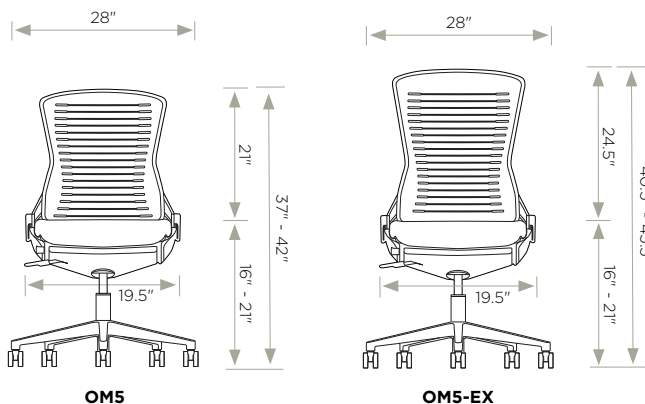

*For NON In-Stock colors, check with OM Seating for additional pricing details.

7. Base Packages (includes cylinder, base, and casters)	
Code	List
- STDB Standard Seat Height Package (Black) (Seat height: 16" - 21") • Cylinder: 5" Black (5AF) • Base: 28" Black nylon (28NCE) • Casters: 55mm Quiet Stem black two-tone multi-surface (55QMSB)	+\$0
- STDGR Standard Seat Height Package (Graphite) (Seat height: 16" - 21") • Cylinder: 5" Black (5AF) • Base: 28" Graphite nylon (28GRCE) • Casters: 55mm Quiet Stem black two-tone multi-surface (55QMSB)	+\$20
- STDCG Standard Seat Height Package (Cool Grey) (Seat height: 16" - 21") • Cylinder: 5" Black (5AF) • Base: 28" Cool Grey nylon (28CGCE) • Casters: 55mm Quiet Stem black two-tone multi-surface (55QMSB)	+\$20
- STDP Standard Seat Height Package (Polished) (Seat height: 16" - 21") • Cylinder: 5" Chrome (5CAF) • Base: 28" Polished aluminum (28PCE) • Casters: 55mm Quiet Stem black two-tone multi-surface (55QMSB)	+\$88

* For even more options, please refer to penultimate page of this price guide.

Dimensions	W	D	H (OM5)	H (OM5-EX)
Overall	28"	28"	37" - 42"	40.5" - 45.5"
Seat	19.5"	17.5" - 19.75"	16" - 21"	16" - 21"
Back	18"	N/A	21"	24.5"