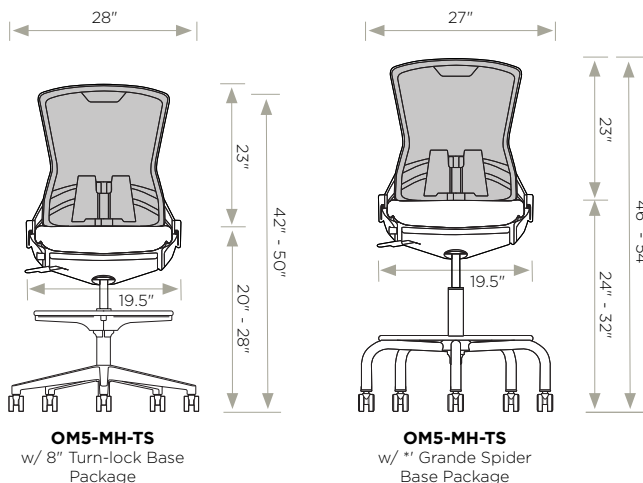

MODEL CODE

Example: OM5-MH-TS - BK01 - BK01 - BK04 - A-BK01 - 2570 - 8GSPC
 Model # Frame finish Polyflex finish Back mesh Arm Seat uph. Base pkg.

4. Arm Options (most popular)		
Code		List
	-N No arm	+\$0
	-F Fixed Arm Plug* (add -F in front of arm codes below to fix arm height)	+\$5
	A-BK01 Height adjustable OM5 Arms with Black arm pads (Arm frames will match frame finish)	+\$103
	A-GR04 Height adjustable OM5 Arms with Graphite arm pads (Arm frames will match frame finish)	+\$158
	A-RP45 Height adjustable with width adjustable, fore/aft, inward pivoting arm top (Arm frames will match frame finish, arm pads are always black)	+\$158
	A-RP50 Height adjustable with width adjustable, fore/aft, inward pivoting arm top (Arm frames will match frame finish, arm pads are always black)	+\$208
	A-RP65 Height adjustable with width adjustable, lockable fore/aft, inward pivoting arm top (Arm frames will match frame finish, arm pads are always black)	+\$208

* For even more options, please refer to penultimate page of this price guide.

Dimensions	W	D	H (OM5-MH-TS w/ Turn-lock)	H (OM5-MH-TS w/ GSP)
Overall	27" (w/ GSP) 28" (w/ Turn-lock)	27" (w/ GSP) 28" (w/ Turn-lock)	42" - 50"	46" - 54"
Seat	19.5"	17.5" - 19.75"	20" - 28"	24" - 32"
Back	18"	N/A	23"	23"