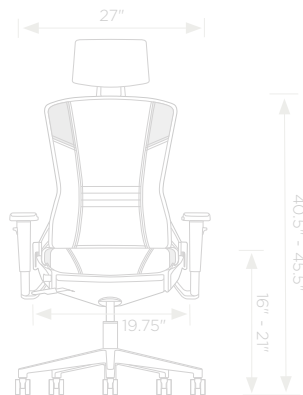

* For even more options, please refer to penultimate page of this price guide.

Dimensions	W	D	H (OM5)	H (OM5-EX)
Overall	28"	28"	37" - 42"	40.5" - 45.5"
Seat	19.5"	17.5" - 19.75"	16" - 21"	16" - 21"
Back	18"	N/A	21"	24.5"

7. Base Packages (includes cylinder, base, and casters)	
Code	List
-STD Standard Seat Height Package (Black) (Seat height: 16" - 21") • Cylinder: 5" Black (5BCE) • Base: 28" Black nylon (28NCE) • Casters: 55mm Black two-tone multi-surface (55MSB)	+\$0

* For even more options, please refer to penultimate page of this price guide.

Dimensions	W	D	H (OM5)	H (OM5-EX)
Overall	27"	27"	37" - 42"	40" - 45"
Seat	19.75"	17-18.5" (OM5) 16.5-18" (OM5-EX)	16" - 21"	16" - 21"
Back	18"	N/A	21"	24.5"