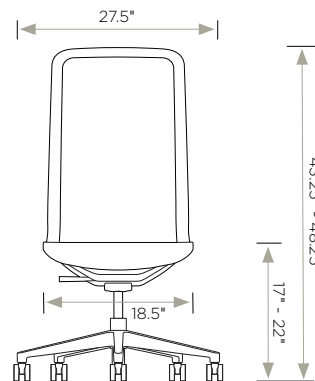

MODEL CODE

Example: LN5 - 8BK01 - C - Tb - STDB

Model # Finish Arm Mech. Base pkg.

5. Base Packages (includes cylinder, base and casters)	
Code	List
Low Seat Height Packages	
-XSB Low Seat Height Package (Black) Seat height: 16" - 21" (w/-Tb) / 15.5" - 19" (w/-KTa) • Cylinder: 5" Black (5BCE w/-Tb) / 4" black (4BCE w/-KTa) • Base: 28" Black nylon (28NCE) • Casters: 55mm Black two-tone multi-surface (55MSB)	+\$20
-XSP Low Seat Height Package (Polished) Seat height: 16" - 21" (w/-Tb) / 15.5" - 19" (w/-KTa) • Cylinder: 5" Chrome (5CCE w/-Tb) / 4" chrome (4CCE w/-KTa) • Base: 28" Polished aluminum (28PCE) • Casters: 55mm Quiet Stem black two-tone multi-surface (55QMSB)	+\$110
Standard Seat Height Packages	
-STDB Standard Seat Height Package (Black) Seat height: 17" - 22" • Cylinder: 5" Black (5BWY w/-Tb) / (5BCE w/-KTa) • Base: 28" Black nylon (28NCE) • Casters: 55mm Black two-tone multi-surface (55MSB)	+\$0
-STDP Standard Seat Height Package (Polished) Seat height: 17" - 22" • Cylinder: 5" Chrome (5CR w/-Tb) / (5CCE w/-KTa) • Base: 28" Polished aluminum (28PCE) • Casters: 55mm Quiet Stem black two-tone multi-surface (55QMSB)	+\$90
High Seat Height Packages	
-HIB High Seat Height Package (Black) Seat height: 18.5" - 24.5" (w/-Tb) / 19" - 23.5" (w/-KTa) • Cylinder: 6" Black (6BSHD w/-Tb) / 5" black (5BWY w/-KTa) • Base: 28" Black nylon (28NCE) • Casters: 55mm Black two-tone multi-surface (55MSB)	+\$40
-HIP High Seat Height Package (Polished) Seat height: 18.5" - 24.5" (w/-Tb) / 19" - 23.5" (w/-KTa) • Cylinder: 6" Chrome (6CHD w/-Tb) / 5" chrome (5CR w/-KTa) • Base: 28" Polished aluminum (28PCE) • Casters: 55mm Quiet Stem black two-tone multi-surface (55QMSB)	+\$130

* For even more options, please refer to penultimate page of this price guide.

Dimensions	W	D	H
Overall	27.5"	27.5"	43.25" - 48.25"
Seat	18.5"	18.5"	17" - 22"
Back	18"	N/A	27"

Travel Range (height)	N/A	5" seat
Upholstery	Seat	Back
COM	1.0 yd	N/A
Shipping	Carton Wt.	FedEx Wt.
	34 lbs.	65 lbs.