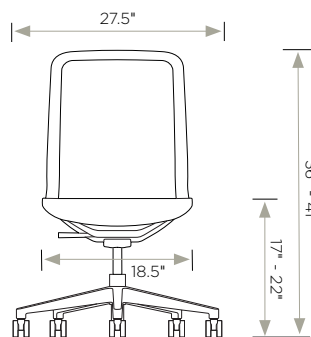

MODEL CODE

Example: LN5 - 4BK01 - C - Tb - STDB

Model # Finish Arm Mech. Base pkg.

5. Base Packages (includes cylinder, base and casters)	
Code	List
Low Seat Height Packages	
-XSB Low Seat Height Package (Black) Seat height: 16" - 21" (w/-Tb) / 15.5" - 19" (w/-KTa) • Cylinder: 5" Black (5BCE w/-Tb) / 4" black (4BCE w/-KTa) • Base: 28" Black nylon (28NCE) • Casters: 55mm Black two-tone multi-surface (55MSB)	+\$20
-XSP Low Seat Height Package (Polished) Seat height: 16" - 21" (w/-Tb) / 15.5" - 19" (w/-KTa) • Cylinder: 5" Chrome (5CCE w/-Tb) / 4" chrome (4CCE w/-KTa) • Base: 28" Polished aluminum (28PCE) • Casters: 55mm Quiet Stem black two-tone multi-surface (55QMSB)	+\$110
Standard Seat Height Packages	
-STDB Standard Seat Height Package (Black) Seat height: 17" - 22" • Cylinder: 5" Black (5BWY w/-Tb) / (5BCE w/-KTa) • Base: 28" Black nylon (28NCE) • Casters: 55mm Black two-tone multi-surface (55MSB)	+\$0
-STDP Standard Seat Height Package (Polished) Seat height: 17" - 22" • Cylinder: 5" Chrome (5CR w/-Tb) / (5CCE w/-KTa) • Base: 28" Polished aluminum (28PCE) • Casters: 55mm Quiet Stem black two-tone multi-surface (55QMSB)	+\$90
High Seat Height Packages	
-HIB High Seat Height Package (Black) Seat height: 18.5" - 24.5" (w/-Tb) / 19" - 23.5" (w/-KTa) • Cylinder: 6" Black (6BSHD w/-Tb) / 5" black (5BWY w/-KTa) • Base: 28" Black nylon (28NCE) • Casters: 55mm Black two-tone multi-surface (55MSB)	+\$40
-HIP High Seat Height Package (Polished) Seat height: 18.5" - 24.5" (w/-Tb) / 19" - 23.5" (w/-KTa) • Cylinder: 6" Chrome (6CHD w/-Tb) / 5" chrome (5CR w/-KTa) • Base: 28" Polished aluminum (28PCE) • Casters: 55mm Quiet Stem black two-tone multi-surface (55QMSB)	+\$130

* For even more options, please refer to penultimate page of this price guide.

Dimensions	W	D	H
Overall	27.5"	27.5"	36" - 41"
Seat	18.5"	18.5"	17" - 22"
Back	18"	N/A	21"

Travel Range (height)	N/A	5" seat
Upholstery	Seat	Back
COM	1.0 yd	N/A
Shipping	Carton Wt.	FedEx Wt.
	27 lbs.	65 lbs.