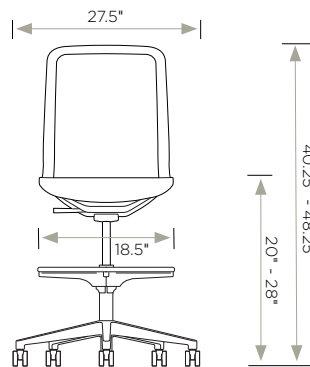

* For even more options, please refer to penultimate page of this price guide.

Dimensions	W	D	H
Overall	27.5"	27.5"	43.25" - 48.25"
Seat	18.5"	18.5"	17" - 22"
Back	18"	N/A	27"

Travel Range (height)	N/A	5" seat
Upholstery	Seat	Back
COM	1.0 yd	N/A
Shipping	Carton Wt.	FedEx Wt.
	34 lbs.	65 lbs.

MODEL CODE

Example: LN5TS - 4BK01 - C - Tb - 8TLB
 Model # Finish Arm Mech. Base pkg.

5. Base Packages (includes cylinder, base and casters)	
Code	List
Counter Height Base Packages	
-8TLB Counter Height Stool Package with Adjustable Footring (Black) Seat height: 20" - 28" • Cylinder: 8" Black (8BAT) • Base: 28" Black nylon (28NCE) • Casters: 55mm Black two-tone multi-surface (55MSB)	+\$0
-8TLP Counter Height Stool Package with Adjustable Footring (Polished) Seat height: 20" - 28" • Cylinder: 8" Chrome (8CHD) • Base: 28" Polished aluminum (28PCE) • Casters: 55mm Quiet Stem black two-tone multi-surface (55QMSB)	\$90
Bar Height Base Packages	
-10TLB Bar Height Stool Package with Adjustable Footring (Black) Seat height: 24" - 34" • Cylinder: 10" Chrome (10CHD) • Base: 28" Black nylon (28NCE) • Casters: 55mm Black two-tone multi-surface (55MSB)	+\$10
-10TLP Bar Height Stool Package with Adjustable Footring (Polished) Seat height: 24" - 34" • Cylinder: 10" Chrome (10CHD) • Base: 28" Polished aluminum (28PCE) • Casters: 55mm Quiet Stem black two-tone multi-surface (55QMSB)	+\$100

* For even more options, please refer to penultimate page of this price guide.

Dimensions	W	D	H
Overall (8" cylinder)	27.5"	27.5"	40.25" - 48.25"
Seat	18.5"	18.5"	20" - 28"
Back	18"	N/A	21"

Travel Range (height)	N/A	8" seat
Upholstery	Seat	Back
COM	1.0 yd	N/A
Shipping	Carton Wt.	FedEx Wt.
	34 lbs.	65 lbs.