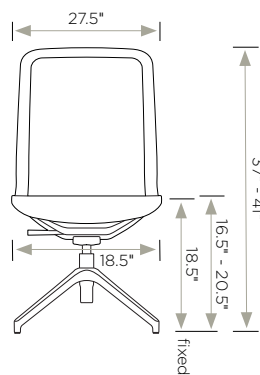

* For even more options, please refer to penultimate page of this price guide.

Dimensions	W	D	H
Overall (8" cylinder)	27.5"	27.5"	40.25" - 48.25"
Seat	18.5"	18.5"	20" - 28"
Back	18"	N/A	21"

Travel Range (height)	N/A	8" seat
Upholstery	Seat	Back
COM	1.0 yd	N/A
Shipping	Carton Wt.	FedEx Wt.
	34 lbs.	65 lbs.

OTHER OPTIONS (append to above nomenclature to add to, or override existing options)

Seat Pad Upholstery Option	
Code	List
• Grade 1 / C.O.M.	+\$89
• Grade 2 / Grade-in A	+\$104
• Grade 3 / Grade-in B	+\$119
• Grade 4 / Grade-in C	+\$134
• Grade 5 / Grade-in D	+\$149
• Grade 6 / Grade-in E	+\$164
• LG1 Evita / C.O.L.	+\$224
• LG2 Lena	+\$239
• LG3 Vulcano	+\$244

MODEL CODE

Example: LN54S - 4BK01 - C - Tb - STDB
 Model # Finish Arm Mech. Base pkg.

5. Base Packages (includes cylinder, base and casters)	
Code	List
Standard Seat Height Packages	
-STDB Standard Seat Height Package (Black) Seat height: 16.5" - 20.5" • Cylinder: 4" Black (4BCE) • Base: 27" Black 4-star (27BL4) • Glides: Black nylon	+\$0
-STDP Standard Seat Height Package (Polished) Seat height: 16.5" - 20.5" • Cylinder: 4" Chrome (4CCE) • Base: 27" Polished aluminum 4-star (27PL4) • Glides: Black nylon	+\$65
Fixed Height Base Packages	
-FHB Fixed Height Package (Black) Seat height: 18.5" • Cylinder: Black (5BCEF) • Base: 27" Black 4-star (27BL4) • Glides: Black nylon	+\$15
-FHP Fixed Height Package (Polished) Seat height: 18.5" • Cylinder: Chrome (5CCEF) • Base: 27" Polished aluminum 4-star (27PL4) • Glides: Black nylon	+\$80

* For even more options, please refer to penultimate page of this price guide.

Dimensions	W	D	H
Overall	27.5"	27.5"	37" - 41"
Seat	18.5"	18.5"	16.5" - 20.5"
Back	18"	N/A	21"

Travel Range (height)	N/A	4" seat
Upholstery	Seat	Back
COM	1.0 yd	N/A
Shipping	Carton Wt.	FedEx Wt.
	27 lbs.	65 lbs.