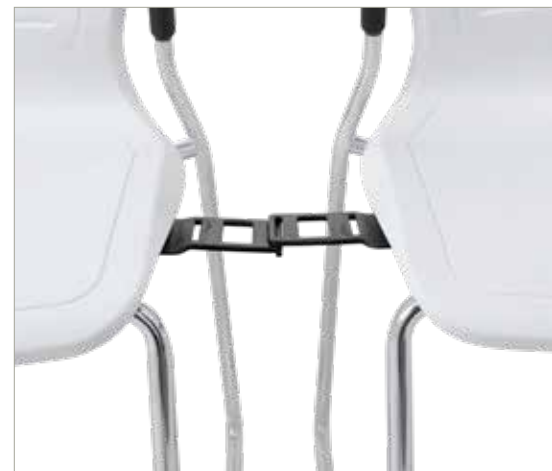

On Board Ganging Device

Easy to use, hard to lose. Innovative OM5 Active gangers are built into every Active Guest, Stacker and Café model. They are good for maintaining spacing between chairs with and without arms.