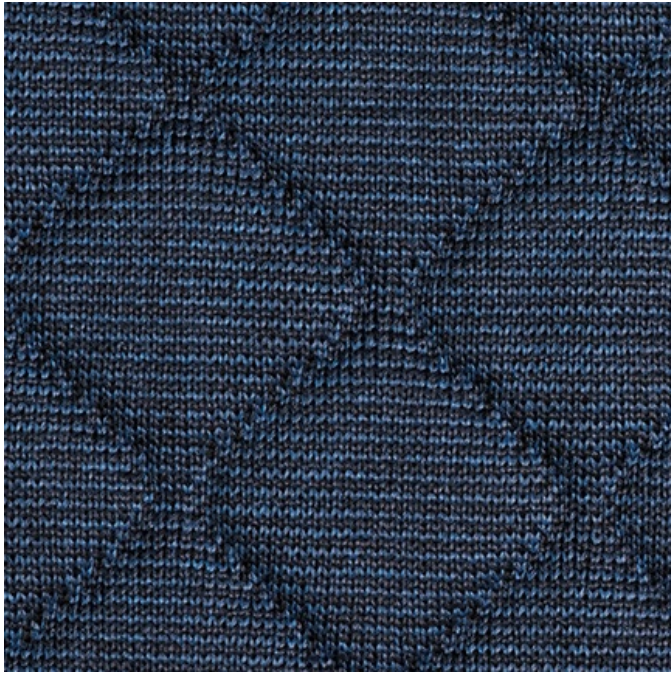

Werksey® Quilt Collection, Q104

Werksey® Quilt Collection

Content: 100% Polyester

Width: Manufactured to dimension specifications

Weight: 36 oz./square yard

Backing: None

Finish: None

Directional: Yes

Railroaded: No

Abrasion: Exceeds 250,000 Double Rubs

Breaking Strength: Warp 950 lbf. / Fill 1175 lbf.

Pilling Resistance: Class 4 min.

Crocking: Dry 4 min. / Wet 3 min.

Lightfastness: 40 Hrs. - 4 min.

Flammability: Passes California TB 117-2013, Section 1; NFPA 260-2013

Cleaning Code: WS

Fabric Disclaimer

Monitors and display settings vary widely between computers. As a result, all fabric colors shown here are approximate and subject to variance from the actual color on physical chairs. For more accurate ideas of color tones, etc. please contact your favorite OM representative to obtain a sample or fabric swatch.

In Stock

Designer Colors - Additional Lead Time Applies